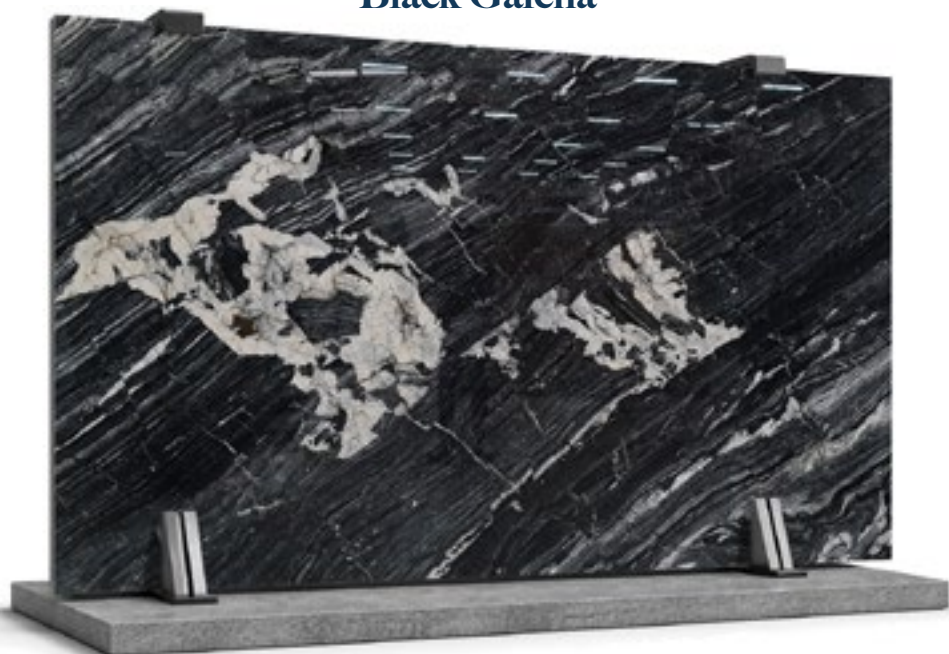

Black Paradiso

Black Galena