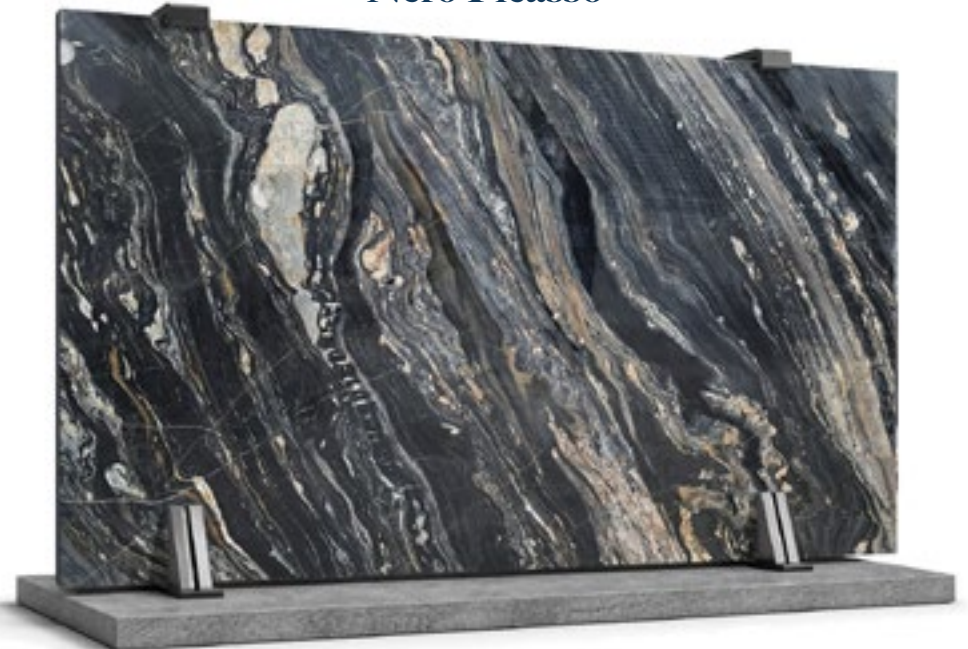

Nimbus White

Nero Picasso

Natural stone is unique; actual colour and pattern may vary.